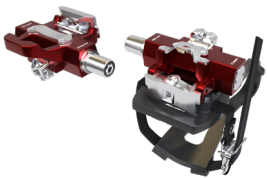

Morse Taper Triple Link™
Keo-compatible pedals